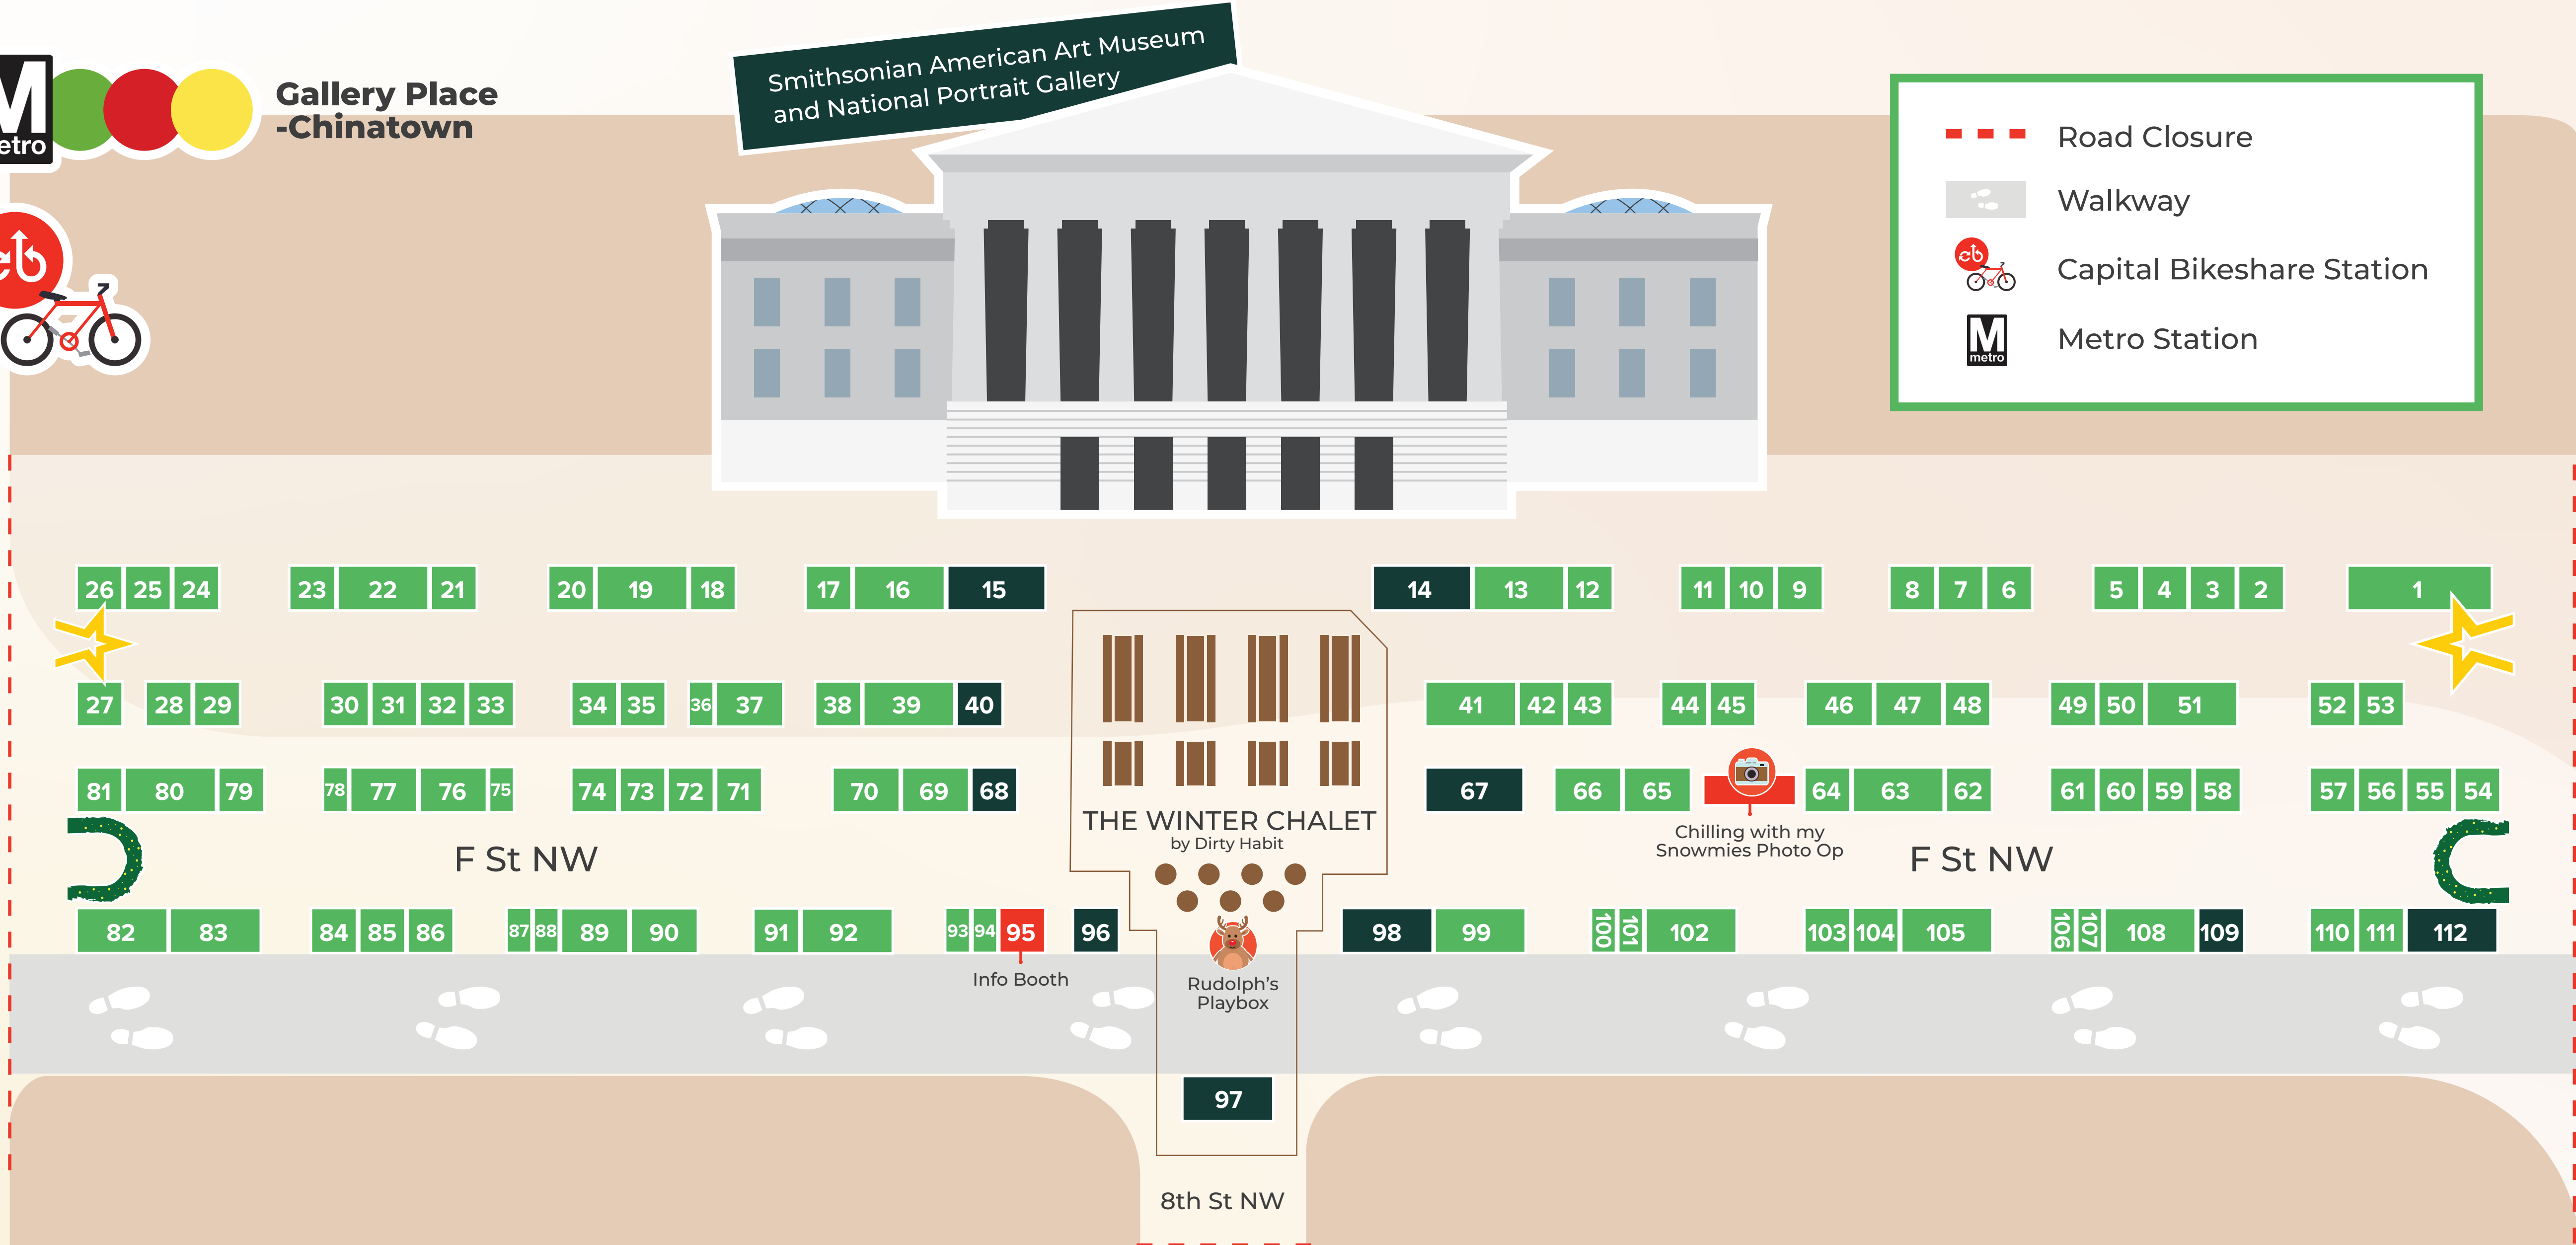

DOWNTOWNDC Holiday Market

Gallery Place - Chinatown

Smithsonian American Art Museum
 and National Portrait Gallery

- Road Closure
-  Walkway
-  Capital Bikeshare Station
-  Metro Station

9th St NW

7th St NW

APPAREL & ACCESSORIES

- KECHE 4 ●●●
- Mistura Timepieces 8 ●●
- The Vintage Underground 13 ●●●
- QUAVARO 18 ●●●●
- Winterborn Alpaca 22 ●●●●●
- Female Power Project 30 ●●●●●
- Native Inca Art Creation 45 ●●●●●●
- Baby Alpaca 48 ●●●●●●
- Fuzzy Ink 69 ●●●●●●●
- Laka Chaka LLC 75 ●●●●●●●
- Windhorse 84 ●●●●●●●●
- Jon Wye 102 ●●●●●●●●●
- Woman To Women 106 ●●●●●●●●●●
- LittleTibetBoutique 108 ●●●●●●●●●●

STATIONARY & PRINTS

- Jentz Prints 7 ●●●●●●●
- MahoganyBooks 10 ●●●●●●●●
- Narrow Passage Store 21 ●●●●●●●●●
- Carpe Librum 39 ●●●●●●●●●●
- Treksalot 42 ●●●●●●●●●●
- Right Place Studio 43 ●●●●●●●●●●
- iconsDC 50 ●●●●●●●●●●
- A&J Photography 54 ●●●●●●●●●●●
- Byrdlandia 56 ●●●●●●●●●●●●
- Terratorie 62 ●●●●●●●●●●●
- Sheree Brand Art Co 88 ●●●●●●●●●●●●
- Green Blanky Studio 89 ●●●●●●●●●●●●●
- Marcella Kriebel Art + Illustration 110 ●●●●●●●●●●●●●●

FOOD & DRINK

- The Roaming Coyote Taco Food Truck 14 ●●●●●●●●●●
- S'MORES N'MORE 15 ●●●●●●●●●●●
- Old Blue BBQ 40 ●●●●●●●●●●●●
- Kush food truck 67 ●●●●●●●●●●●●●
- Naughty Waffle 68 ●●●●●●●●●●●●●●
- Baked Cheese Haus 96 ●●●●●●●●●●●●●●●
- Winter Chalet by Dirty Habit 97 ●●●●●●●●●●●●●●●
- Alexas Empanadas & Churros 98 ●●●●●●●●●●●●●●●
- A Little Slice Of Europe 109 ●●●●●●●●●●●●●●●●
- Tuck's Truffles X The Fat Cactus 112 ●●●●●●●●●●●●●●●●